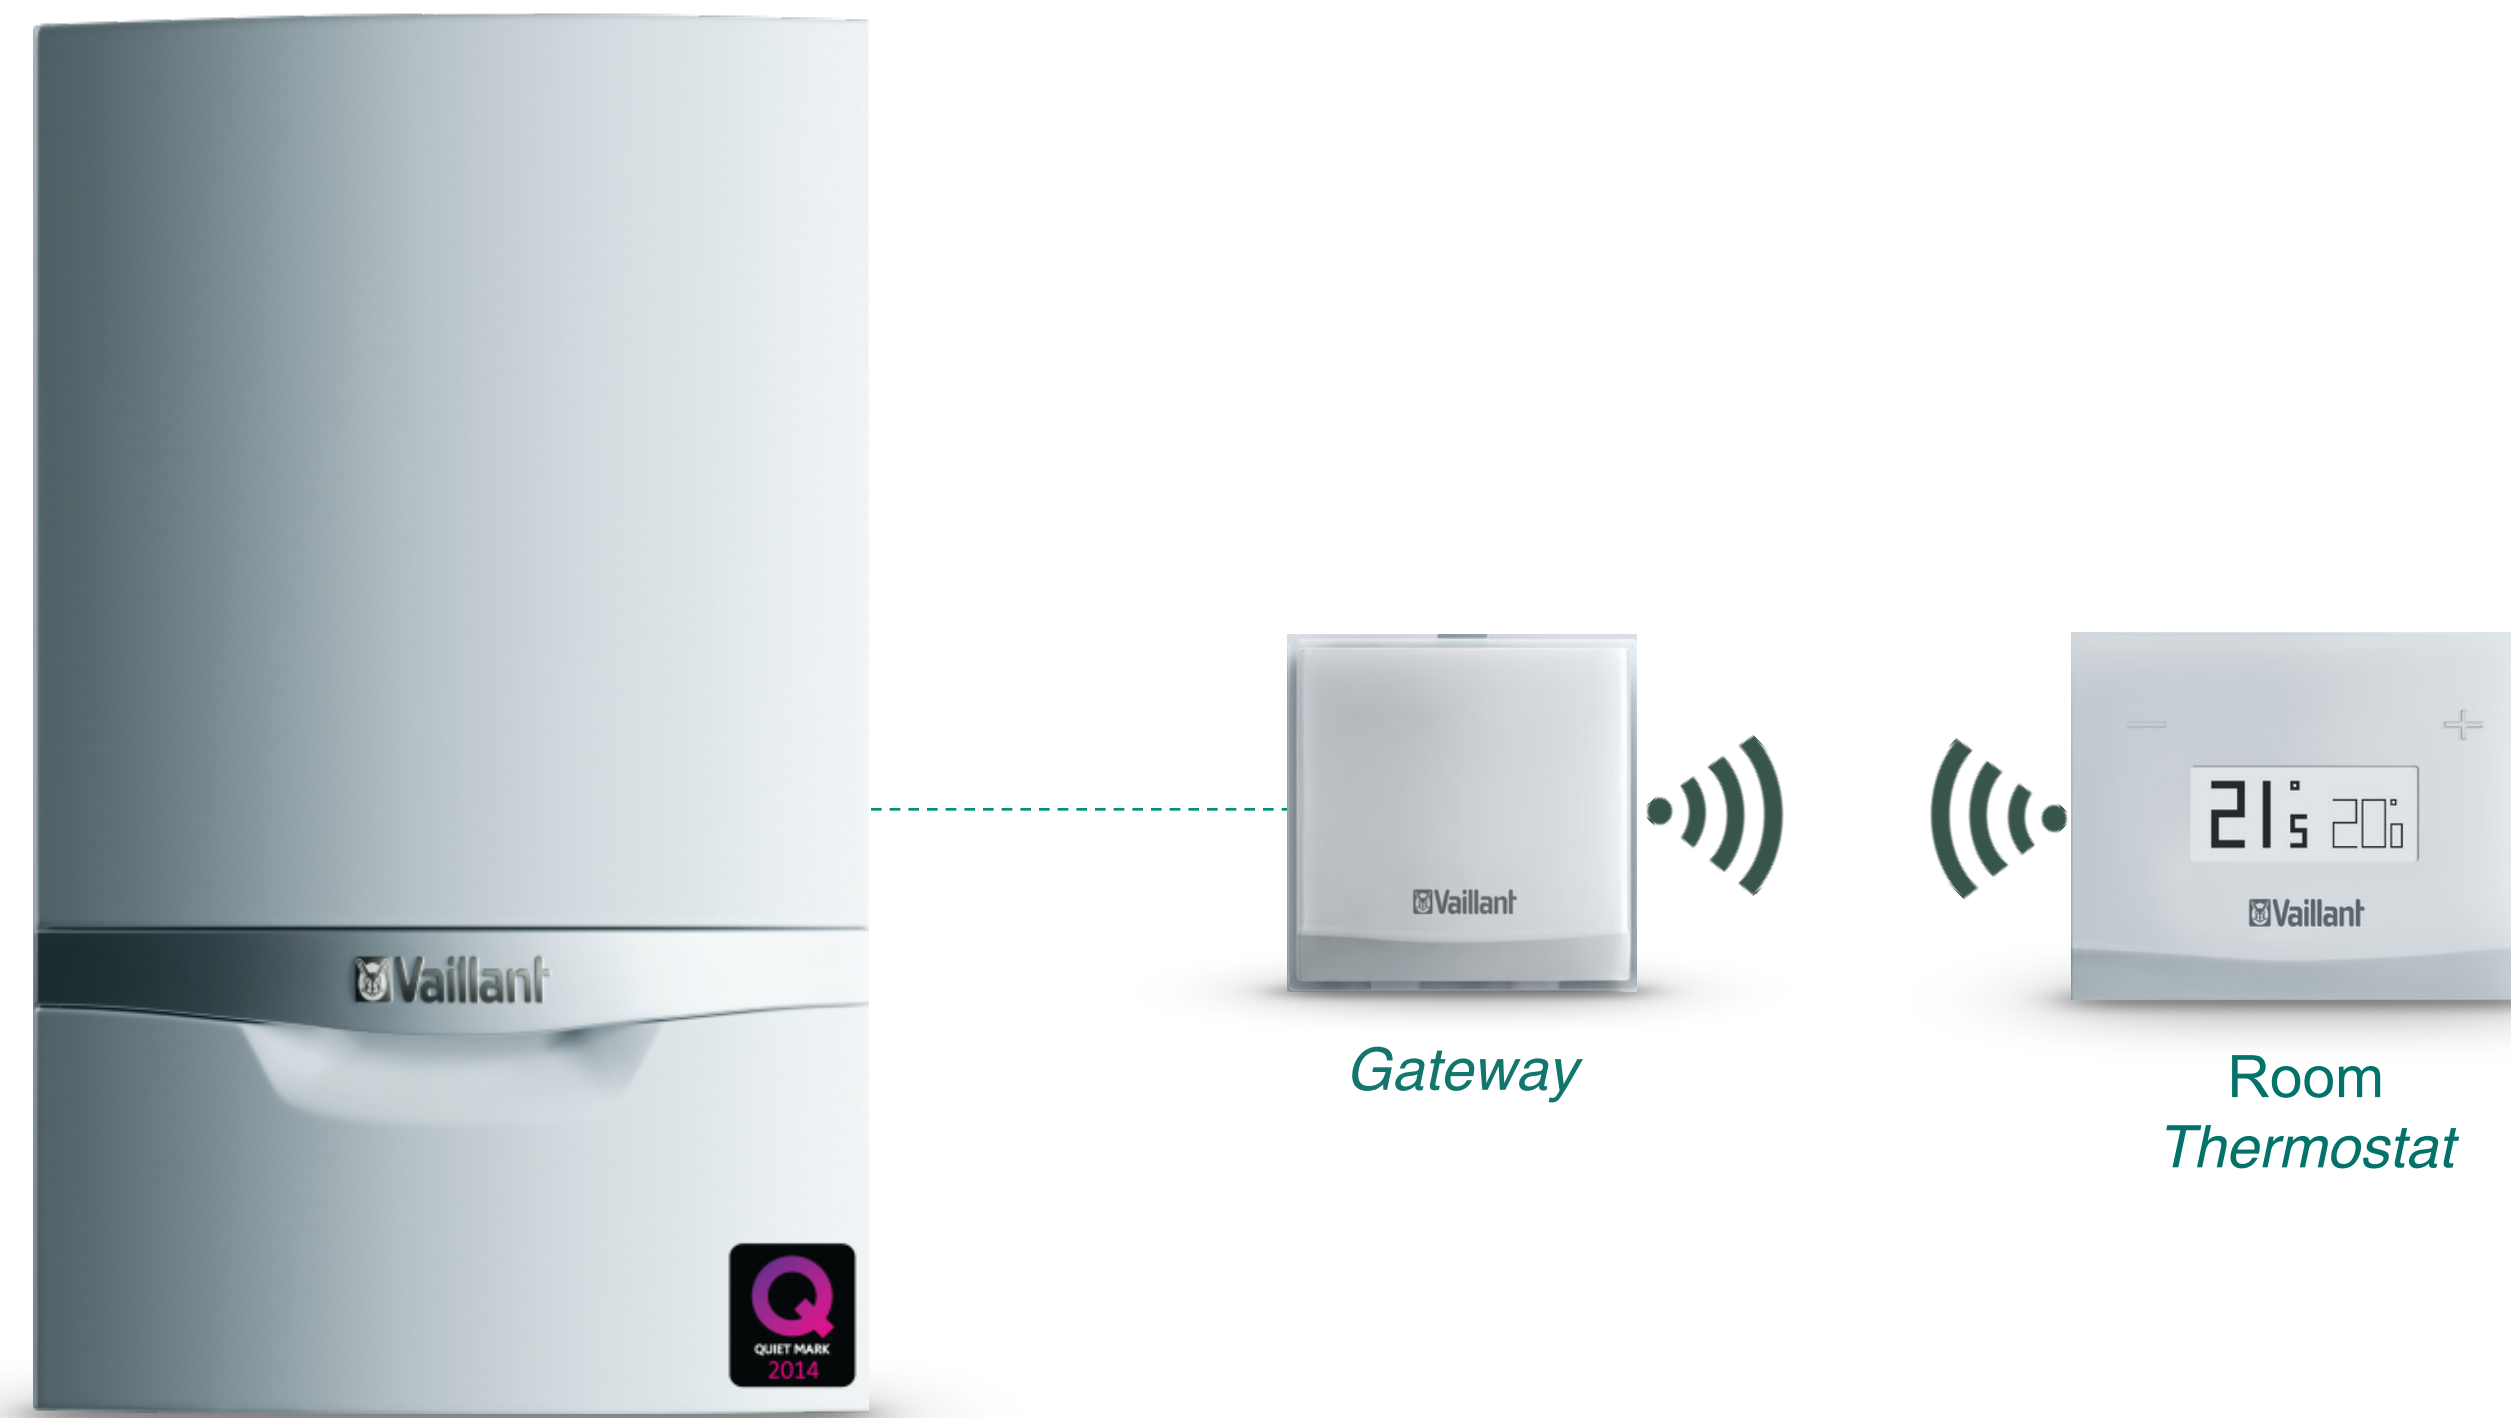

eBUS communication

vSMART and our complete ecoTEC range of domestic boilers speak the same language!

vSMART is compatible with all our eBUS boilers so it supports modulating heating & enhanced functions such as self learning or automatic heating curve adjustment. Meaning every experience with vSMART is a unique one