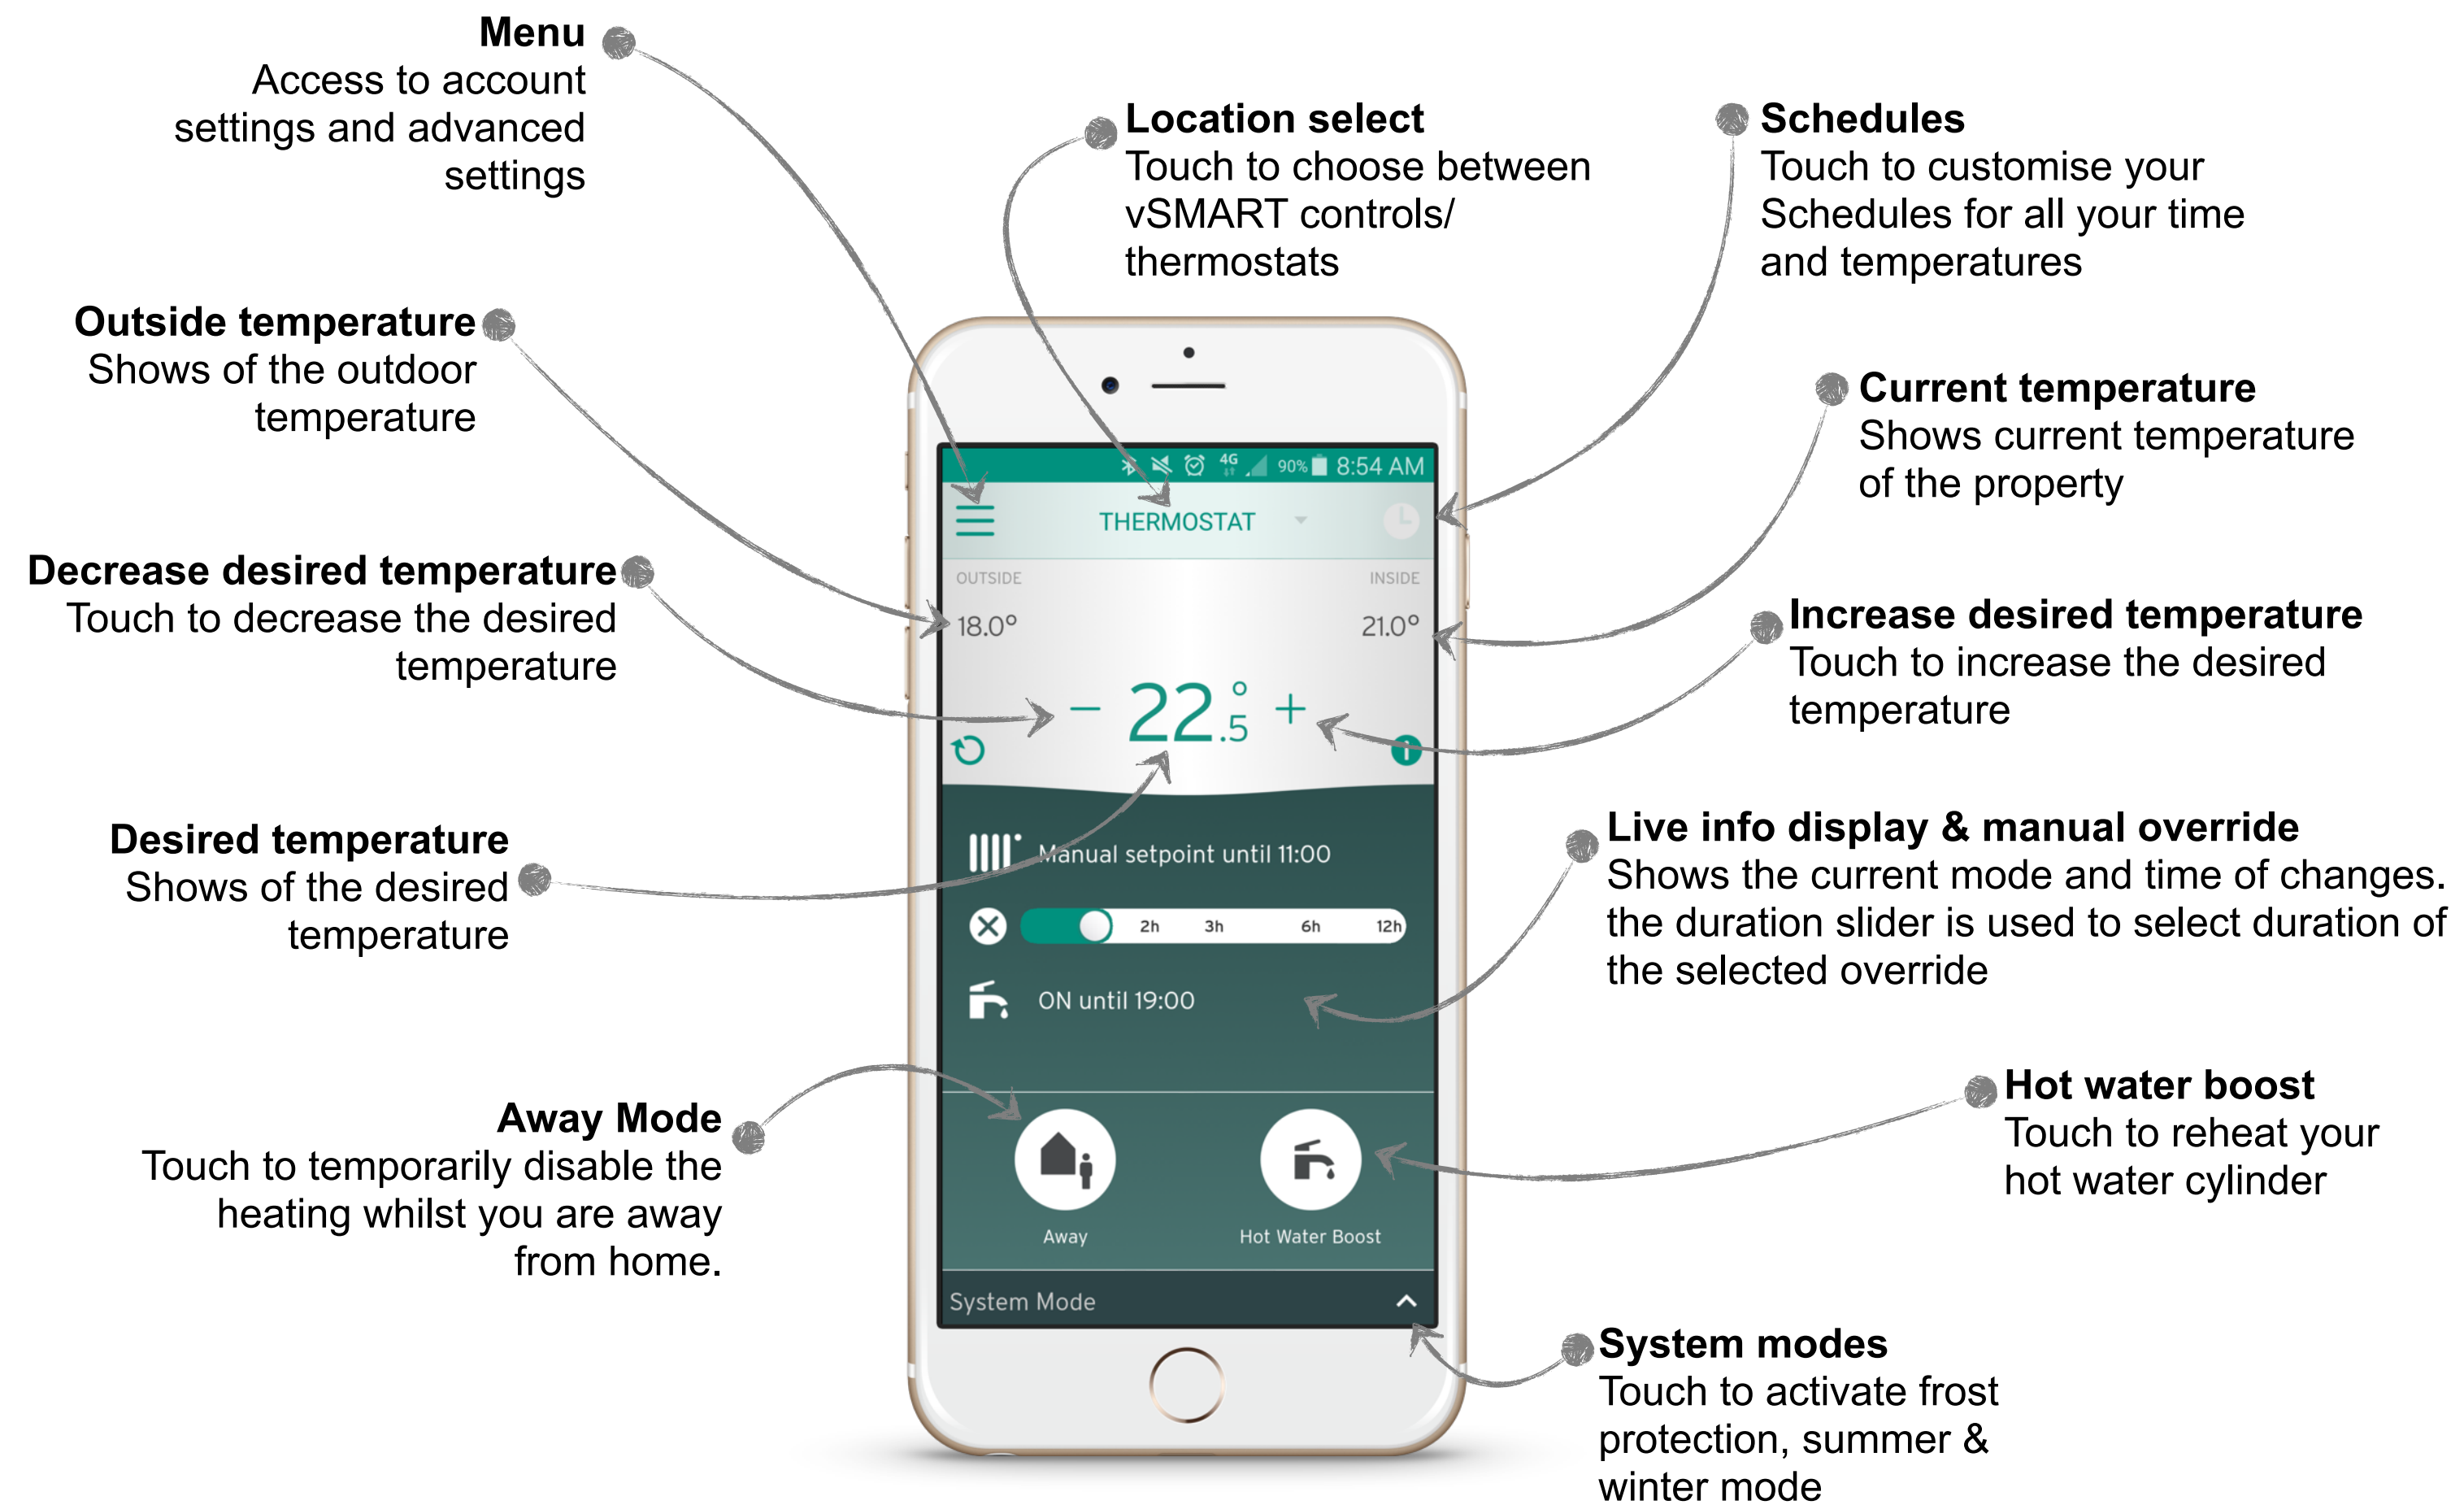

Intuitive interface

Fast and simple temperature adjustment

By a simple press on the plus or minus button, you can set the desired room temperature, this will appear on the right.
The bold temperature on the left is the current room temperature.

Wall mounted or table stand installation

Fixed or free standing positioning for your convenience

vSMART is delivered with a wall bracket and a table stand that enables the user to choose the perfect place for installation.