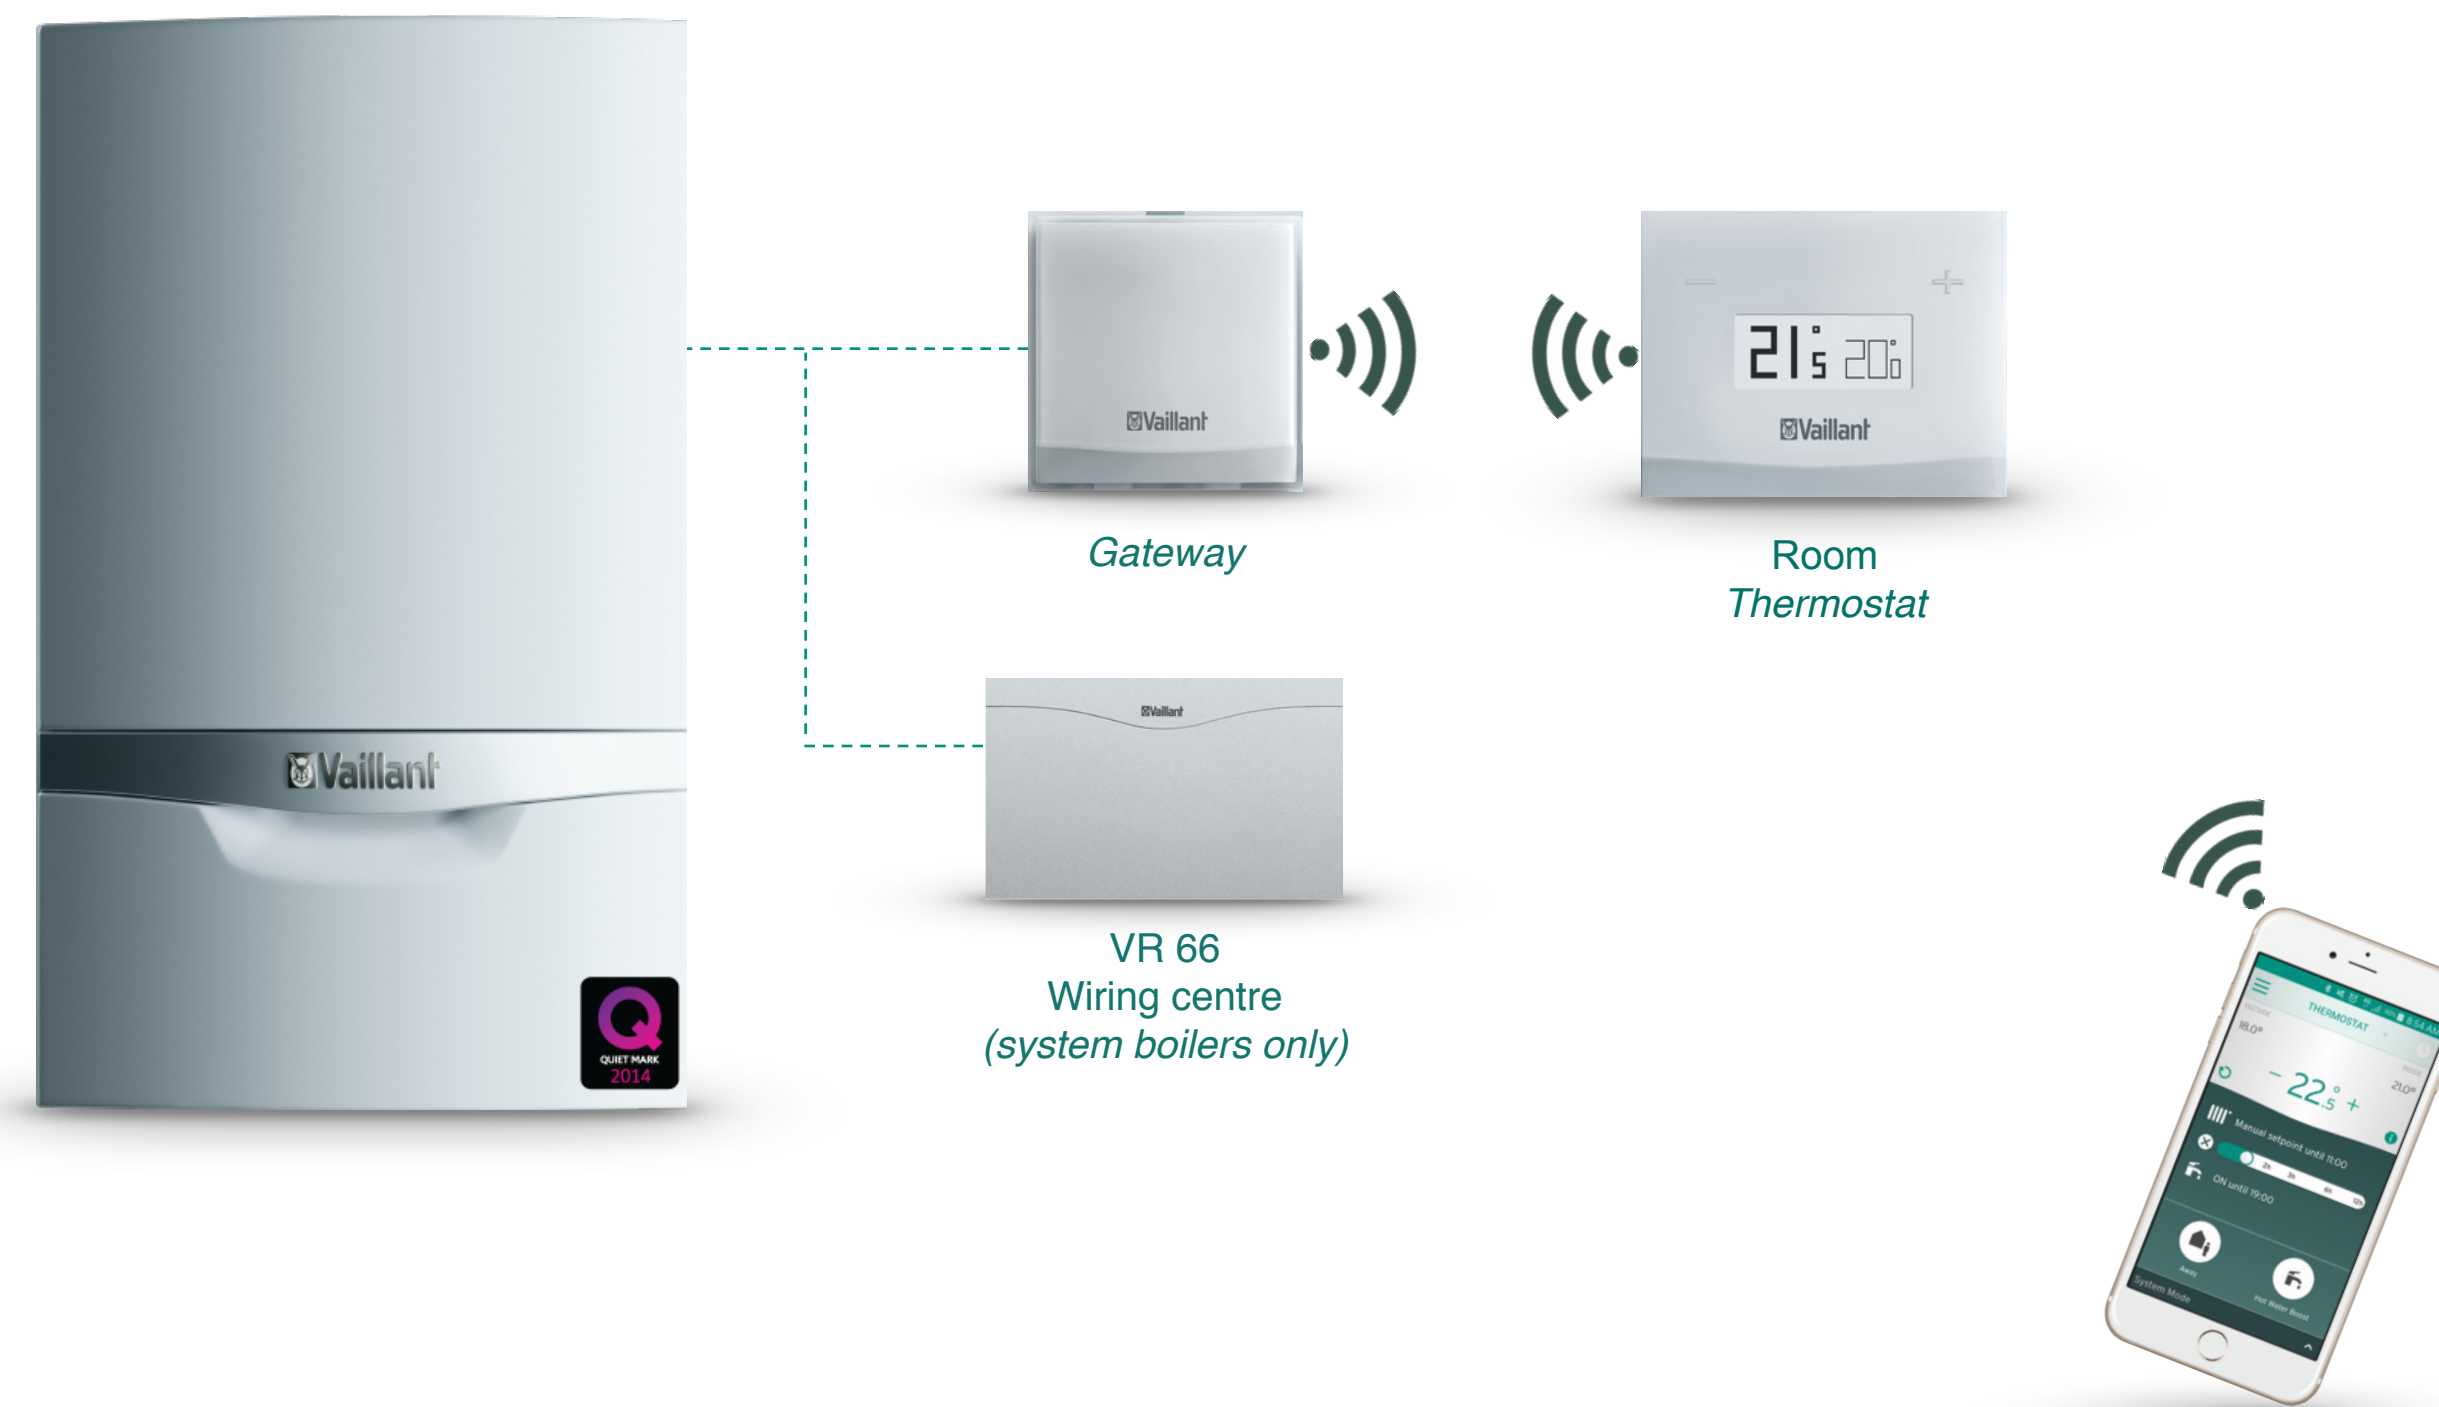

Simple installation

Installation and running in as little as 30 minutes

vSMART installation couldn't be easier. Simply connect the gateway into the boiler using our low voltage eBUS connection, then plug in the supplied 230V~ power supply, and that's it!

With system and open vent boilers the simple VR66 wiring centre is required and comes included in the pack