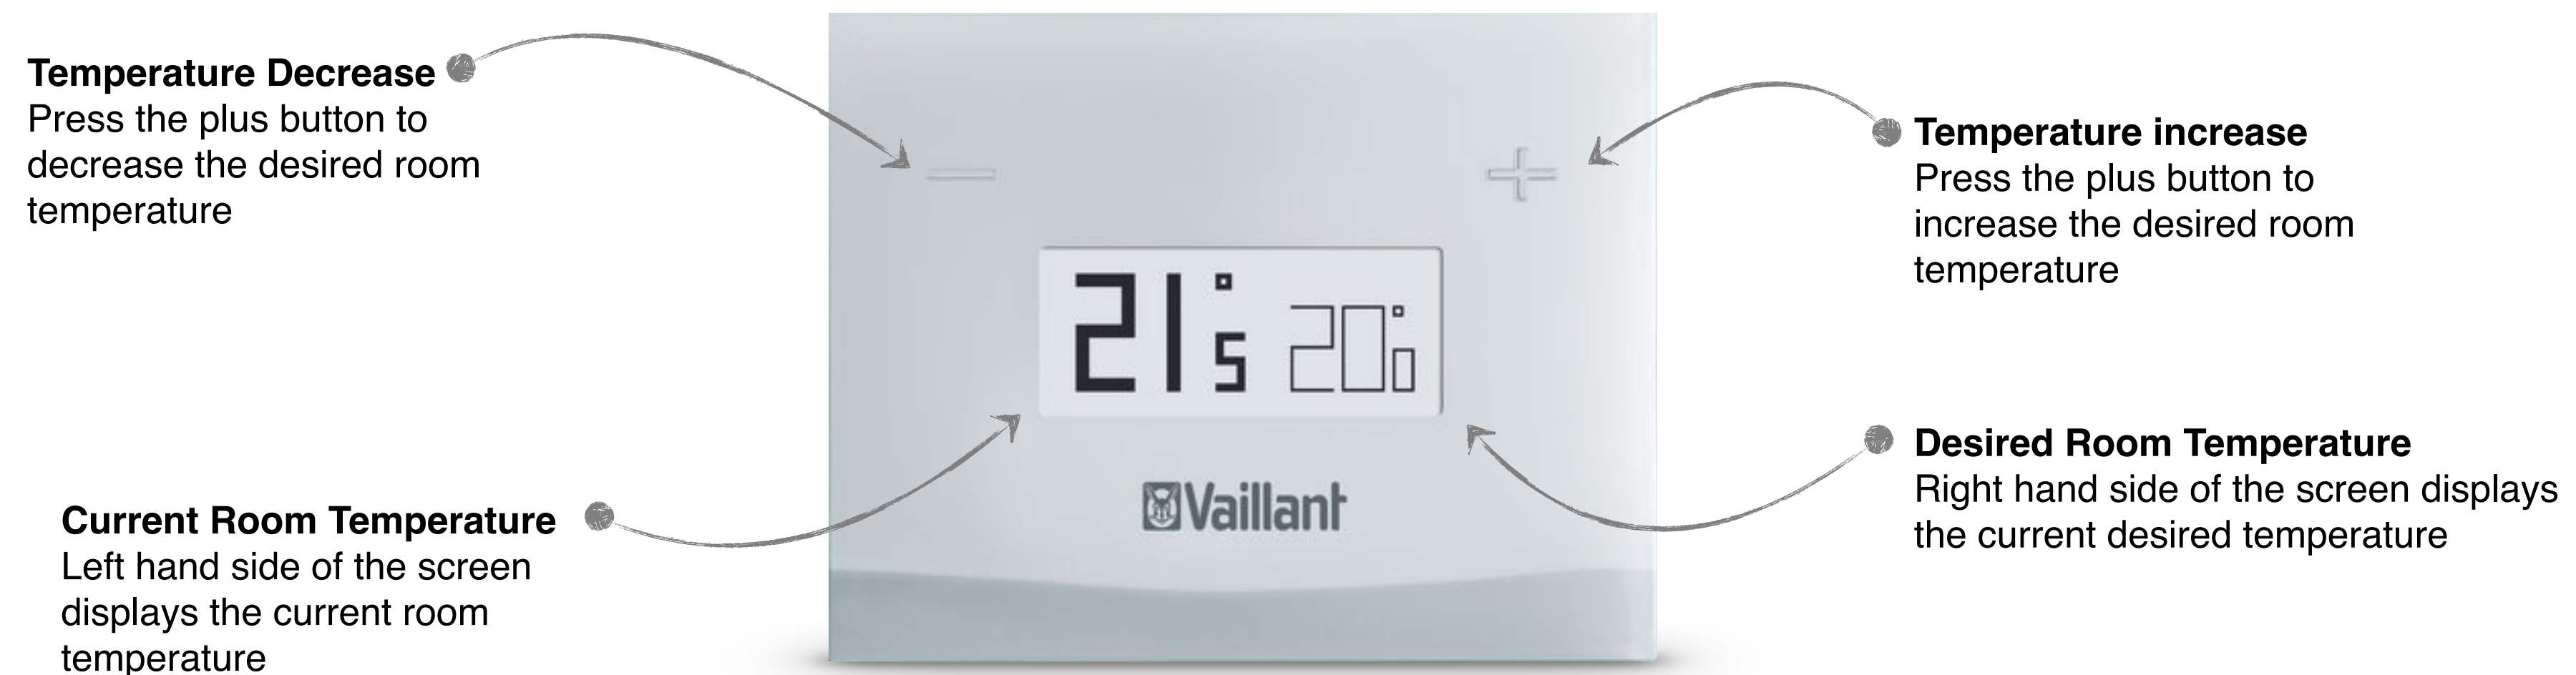

Intuitive interface

Fast and simple temperature adjustment

By a simple press on the plus or minus button, you can set the desired room temperature, this will appear on the right.
The bold temperature on the left is the current room temperature.

Wall mounted or table stand installation

Fixed or free standing positioning for your convenience

vSMART is delivered with a wall bracket and a table stand that enables the user to choose the perfect place for installation.